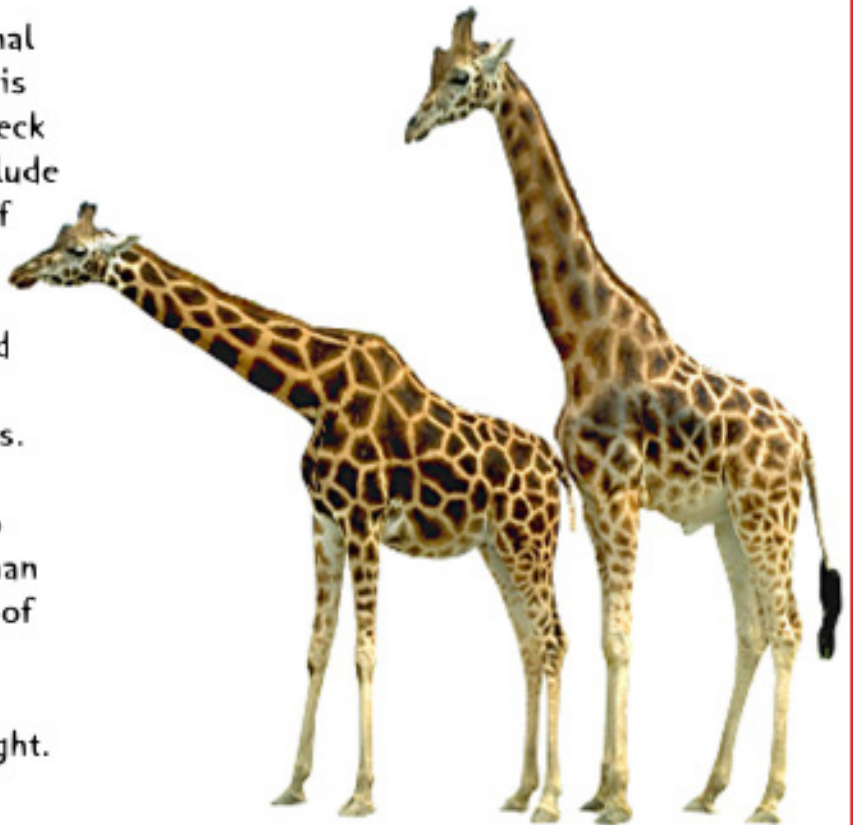

Reading Comprehension Worksheet

Giraffe

The Giraffe is an African mammal and the tallest living animal. It is known for its extremely long neck and legs. A giraffe features include a camel like face and patches of colour on its fur similar to a leopards spots. Giraffes are scattered throughout Africa and usually inhabit, savannas, grasslands and open woodlands.

Fully grown giraffes stand 5 -6 meters tall, with males taller than females. Located at both sides of the head, the giraffe's large, bulging eyes give it good all round vision from its great height.

Giraffes see in colour and their senses of hearing and smell are also sharp. Giraffes also have the ability to close its nostrils to protect against sandstorms and ants.

A giraffes coat has dark blotches or patches. These usually can be orange, chestnut, brown or black in colour, separated by light hair. Each individual giraffe has a unique coat pattern. The pattern serves as a camouflage allowing it to blend in the light and shade patterns of savanna woodlands.

Giraffes typically live up to 25 years in the wild. Because of their size, eyesight and powerful kicks, adult giraffes are not a targeted prey. However predators include lions, leopards, spotted hyenas and wild dogs. Nile crocodiles can also be a threat to giraffes when they bend down to drink.